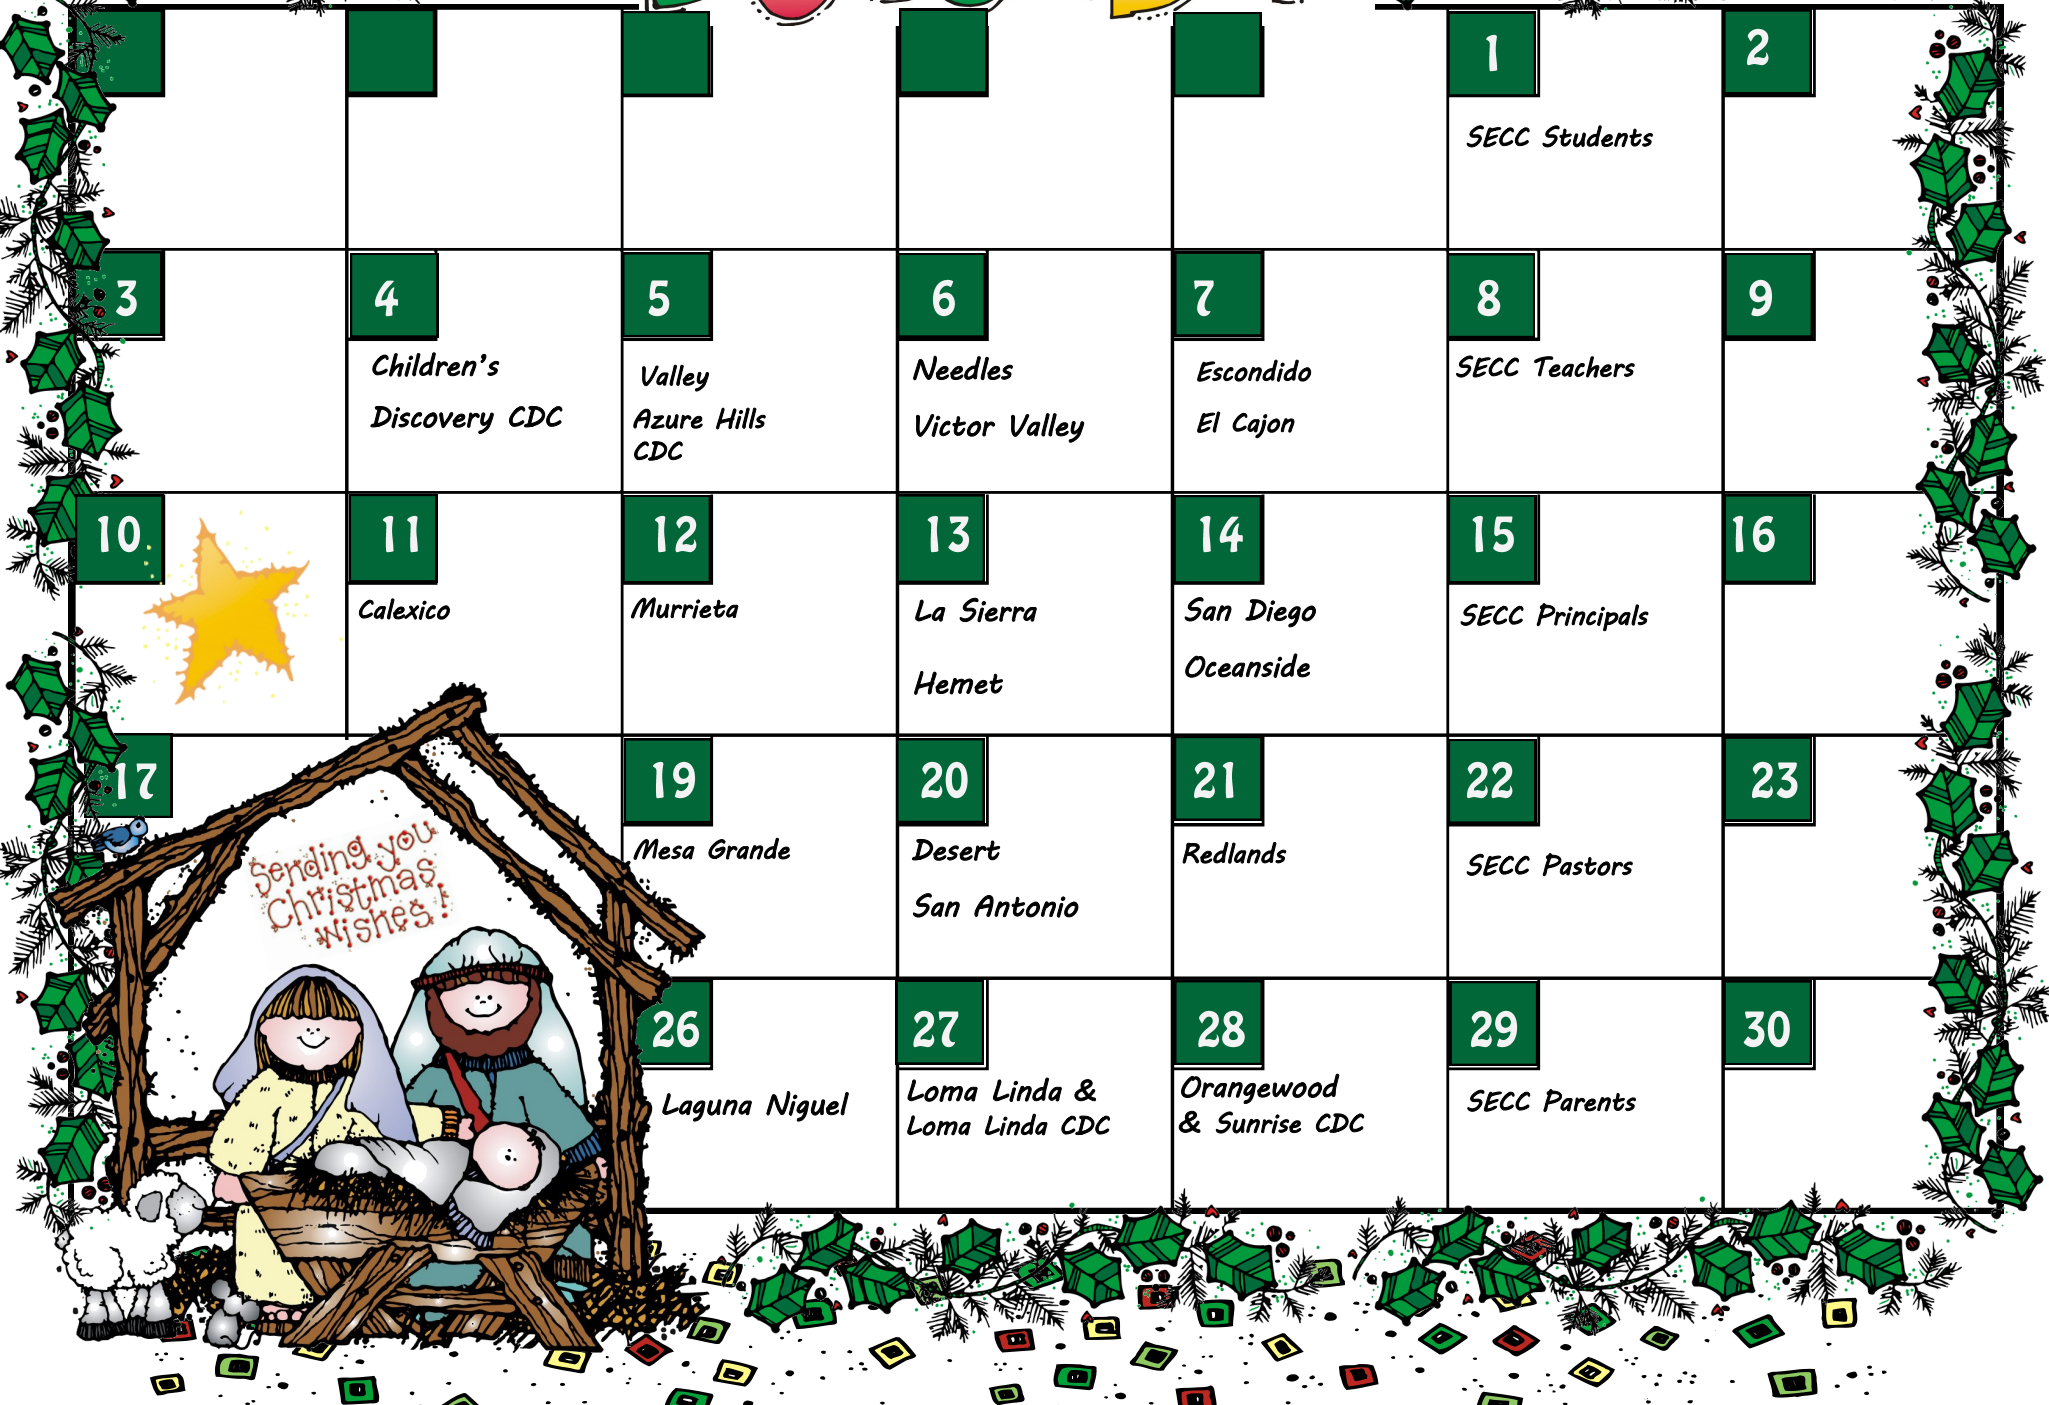

December

1

SECC Students

2

3

4

Children's
Discovery CDC

5

10

11

Calexico

12

Murrieta

13

La Sierra
Hemet

14

20

Desert
San Antonio

21

Redlands

22

SECC Pastors

23

26

Laguna Niguel

27

Loma Linda &
Loma Linda CDC

28

Oranewood
& Sunrise CDC

29

SECC Parents

30